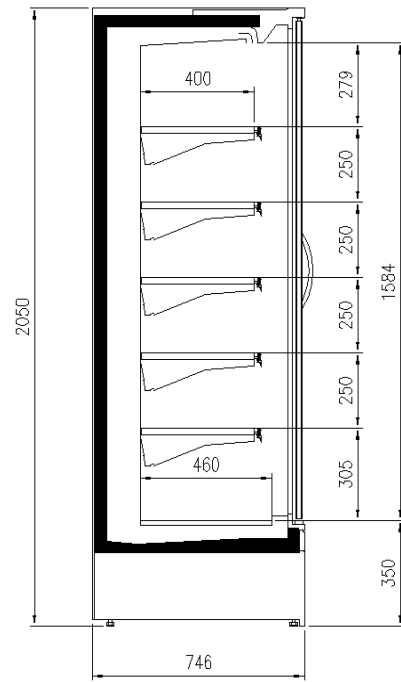

CROSS SECTIONS

H216 P75 TN

H205 P75 TN